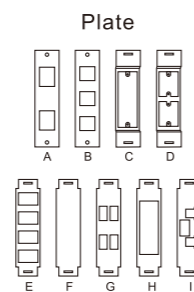

250X250X80