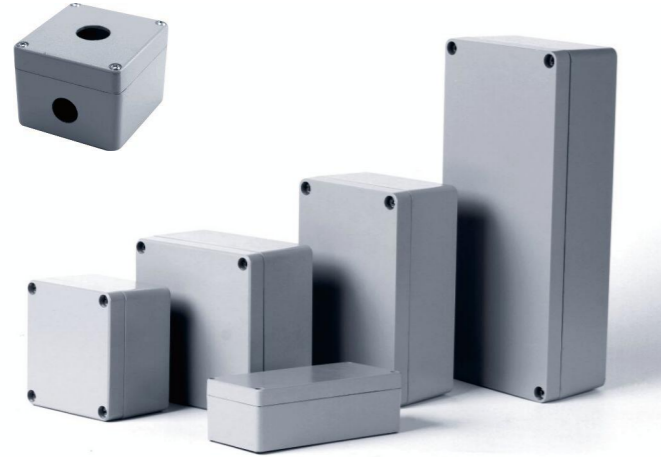

4X11/16

20/25/32mm

KC8

Switch Box/Cover/PVC Male Adaptor

**AG Series Aluminum Enclosure**

Model	L(MM)	W(MM)	H(MM)
64x58x36	64	58	36
82x77x57	82	77	57
98x64x36	98	64	36
100x100x80	100	100	80
105x80x60	105	80	60
125x125x80	125	125	80
127x82x57	127	82	57
150x64x36	150	64	36
160x100x80	160	100	80
160x160x90	160	160	90
175x80x57	175	80	57
200x100x80	200	100	80
220x125x80	220	125	80
220x140x90	220	140	90
230x220x110	230	220	110
250x80x57	250	80	57
260x160x90	260	160	90
280x180x110	280	180	110
280x230x110	280	230	110
330x230x120	330	230	120
360x120x80	360	120	80
360x160x90	360	160	90
400x230x110	400	230	110